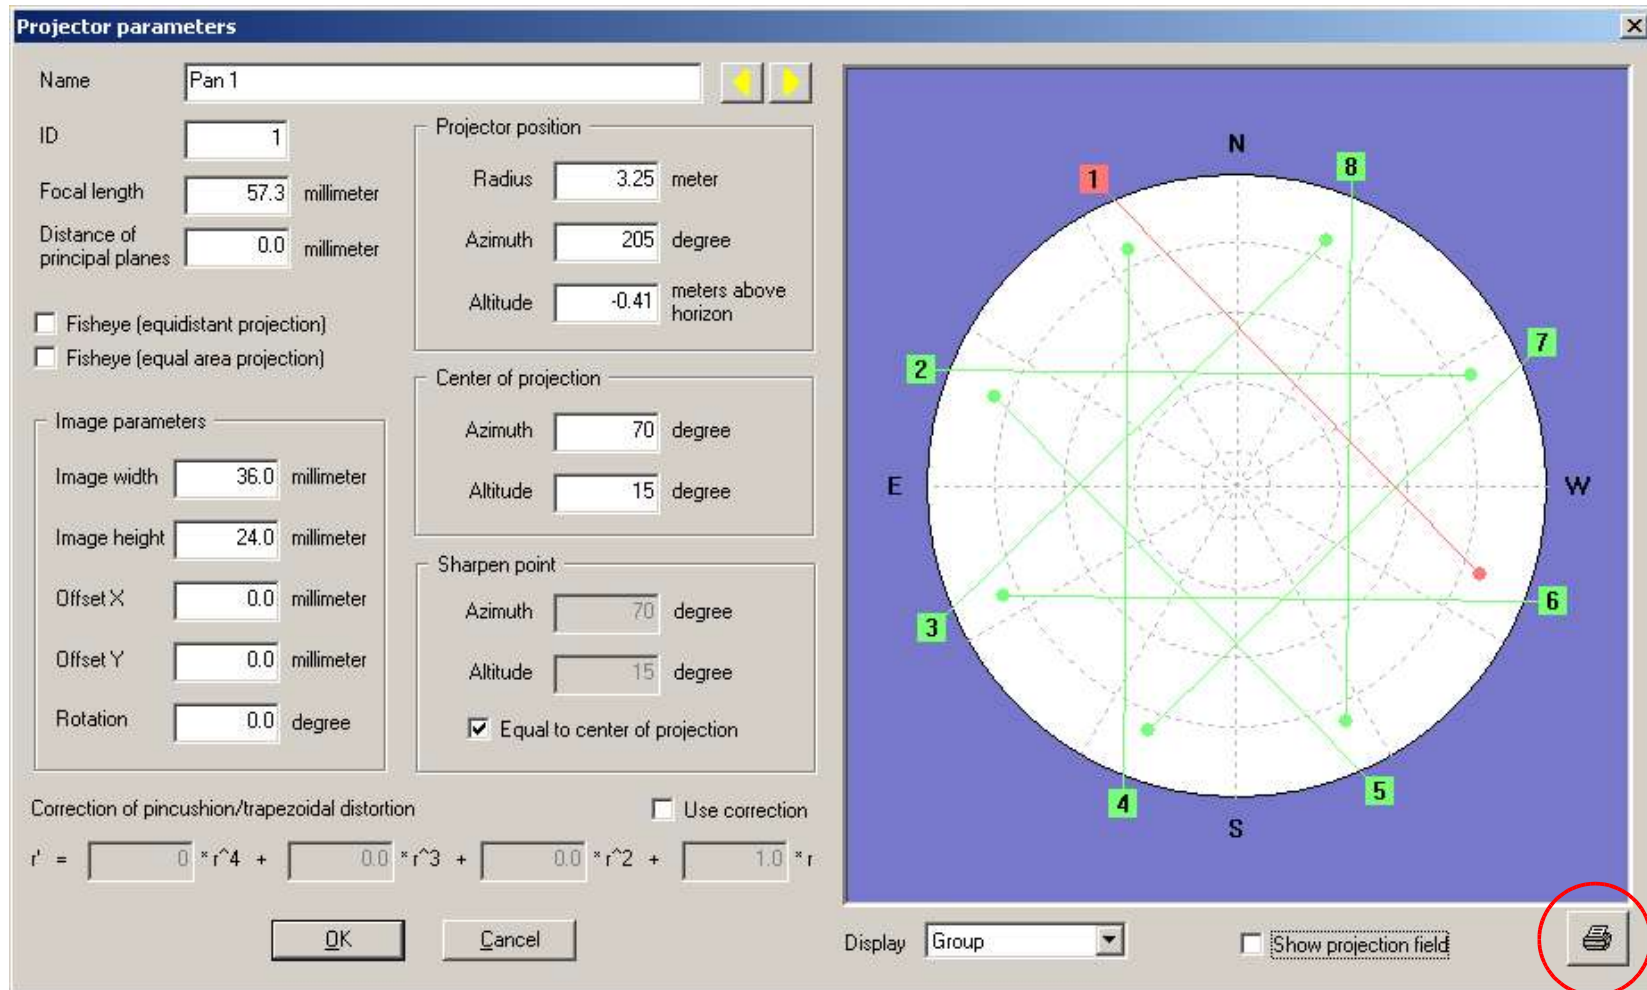

- 4 meter dome
- Home made, uses fisheye lens
- Variable number of seats
- Manual control
- 2 slide projectors
- Educational purpose only

All important information at a glance

Print layout, e.g. for graphical arts

The easy way to proper alignment grids

- Create your own 100% fitting grids

Defining softedges has never been easier

Mask parameters

Name: Standard 8" ID: St8

	Start	End	Width
<input checked="" type="checkbox"/> Azimuth	150 Deg	210 Deg	8 Deg
<input type="checkbox"/> Altitude	0.0 Deg	10.0 Deg	1.0 Deg
<input type="checkbox"/> X	0.0 mm	10.0 mm	1.0 mm
<input type="checkbox"/> Y	0.0 mm	10.0 mm	1.0 mm