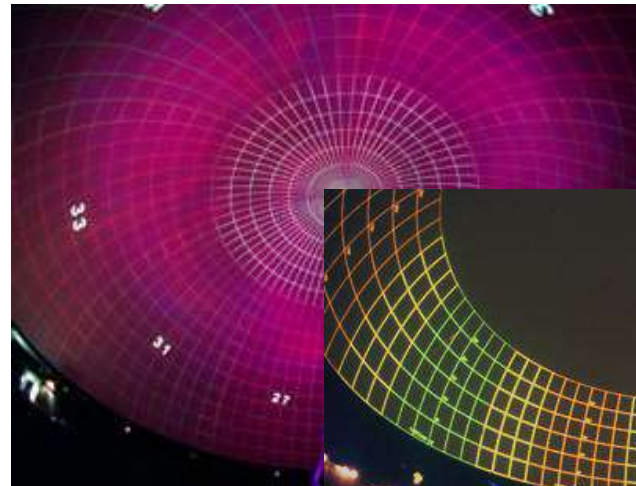

The easy way to proper alignment grids

- Create your own 100% fitting grids