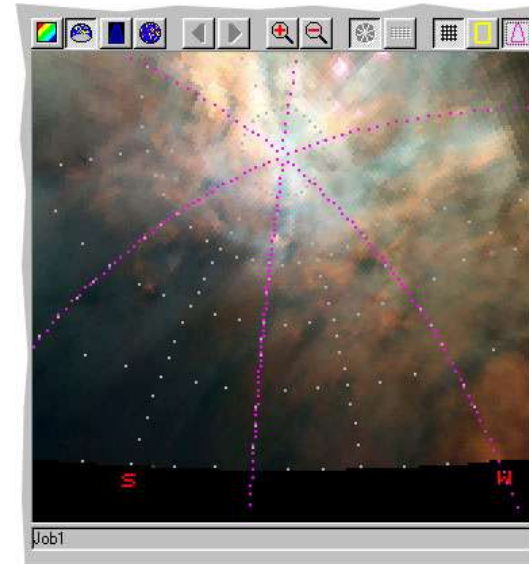

Azimuth: 180 Grad

Altitude: 45.0 Grad

Invert mask

Smooth mask

Allsky zenith correction

Special zenith corrections

Smoothing prevents optical illusions

User defined softedge characteristics

- Gamma definition
- 11 points

Keyhole masks