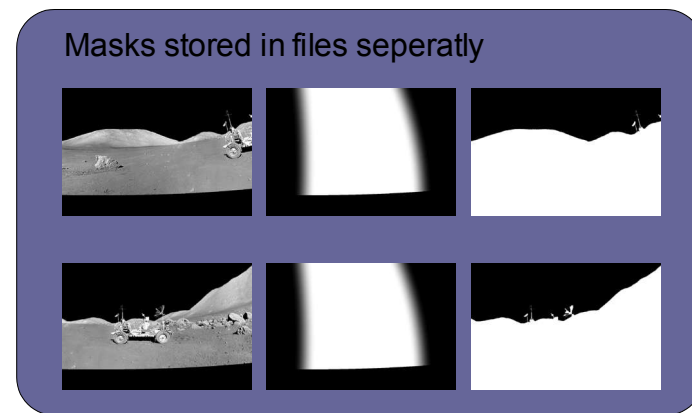

Azimuth: 180 Grad

Altitude: 45.0 Grad

Invert mask

Smooth mask

Allsky zenith correction

Special zenith corrections

Smoothing prevents optical illusions

User defined softedge characteristics

- Gamma definition
- 11 points

Keyhole masks