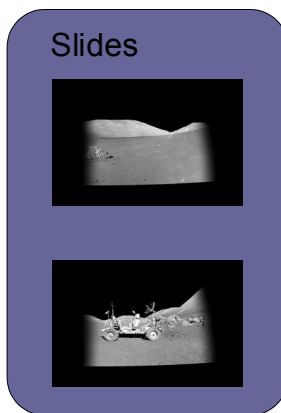

Azimuth: 180 Grad

Altitude: 45.0 Grad

Invert mask

Smooth mask

Allsky zenith correction

Special zenith corrections

Smoothing prevents optical illusions

User defined softedge characteristics

- Gamma definition
- 11 points

Keyhole masks