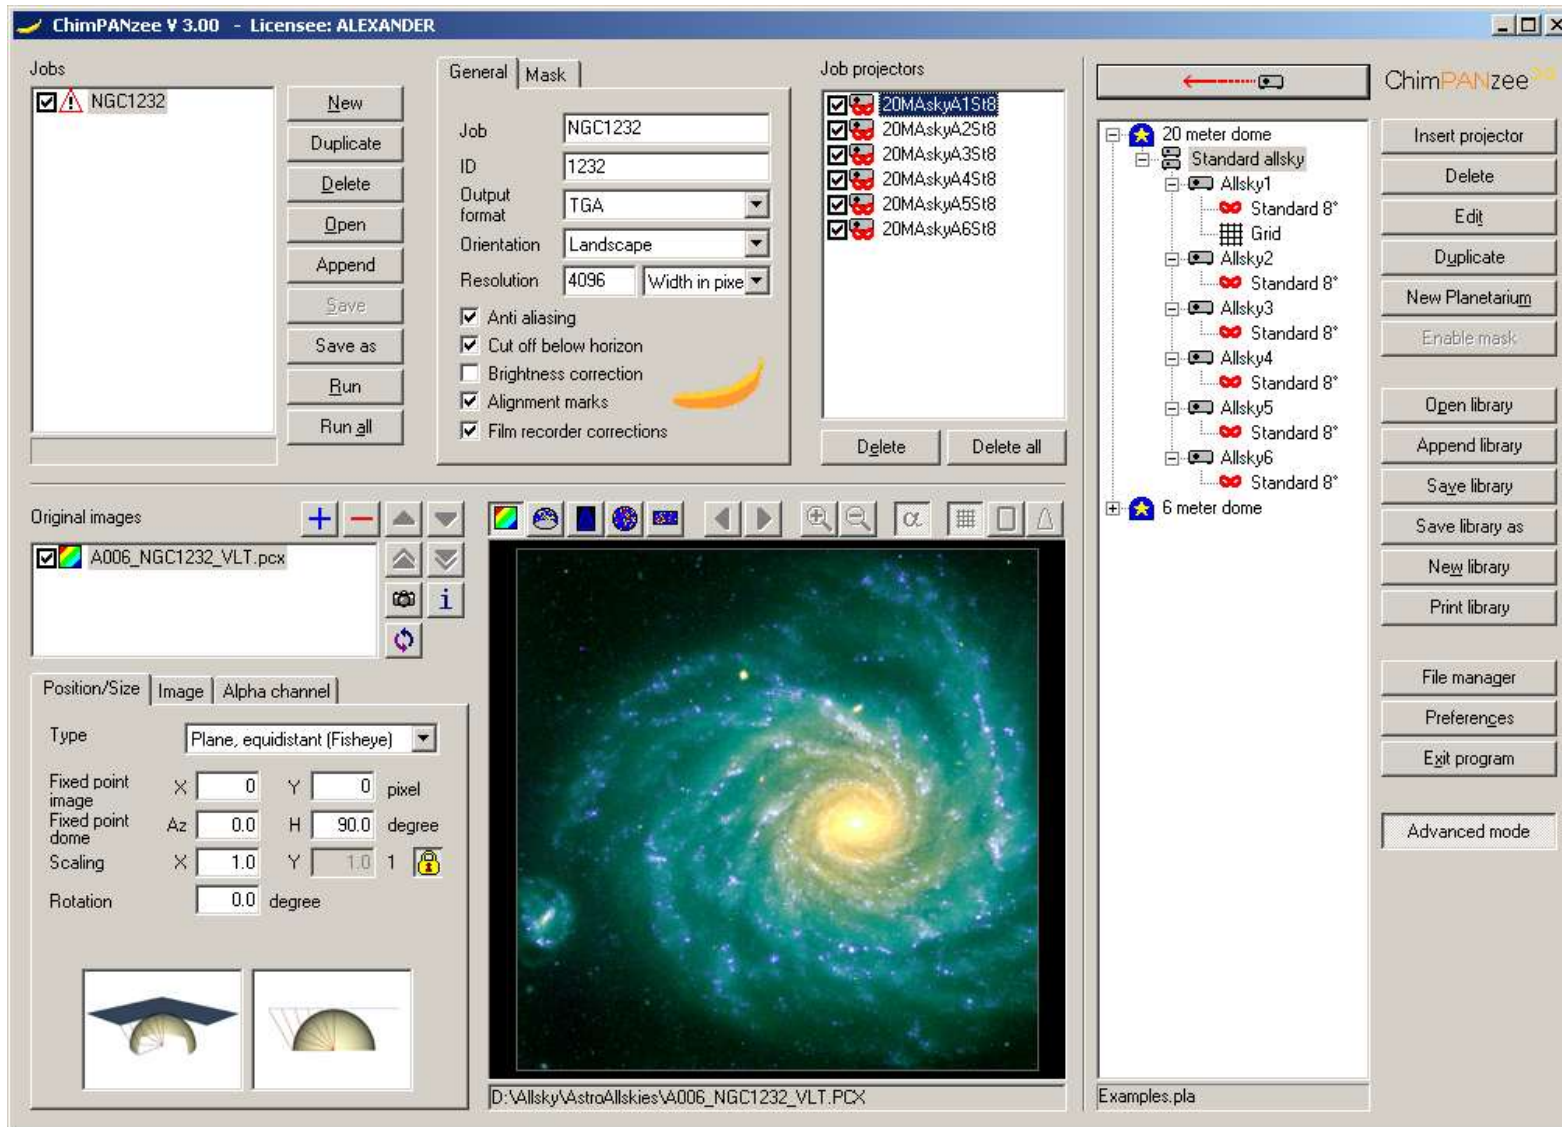

 Vonderau-Museum  
Fulda

Planetarium im Vonderau-Museum, Fulda

- 6 meter dome
- ZKP II
- 36 concentric seats
- Dataton automation
- Panorama, animation, zenith
- x/y slew
- Open to the public

Hans-Nüchter-Sternwarte, Fulda

- 4 meter dome
- Home made, uses fisheye lens
- Variable number of seats
- Manual control
- 2 slide projectors
- Educational purpose only

All important information at a glance

Print layout, e.g. for graphical arts