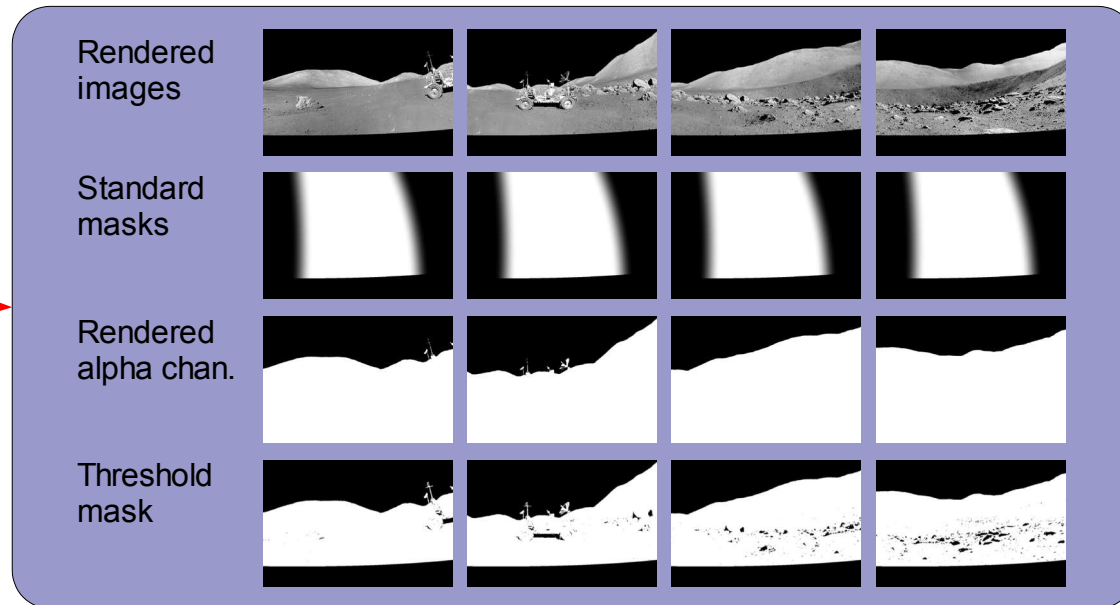

Azimuth: 180 Grad

Altitude: 45.0 Grad

Invert mask

Smooth mask

Allsky zenith correction

Special zenith corrections

Smoothing prevents optical illusions

User defined softedge characteristics

- Gamma definition
- 11 points

Keyhole masks