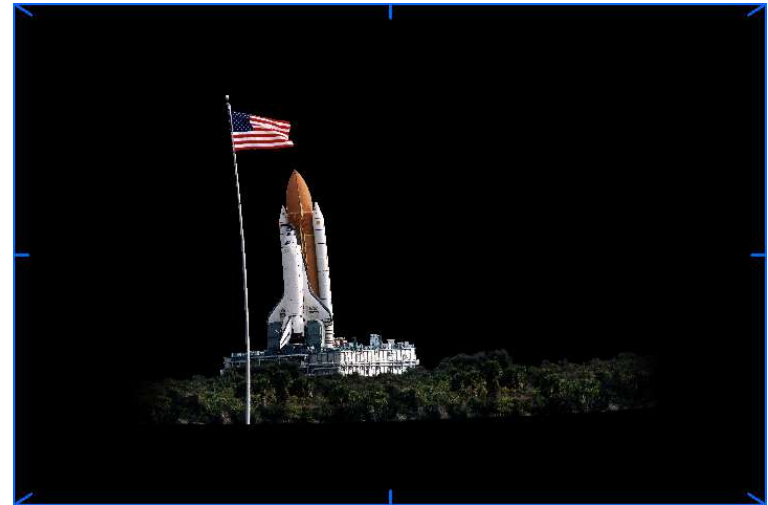

Alignment marks

- Used for VR registered mounting