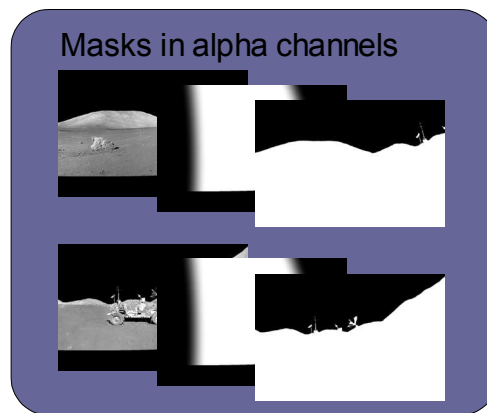

Azimuth: 180 Grad

Altitude: 45.0 Grad

Invert mask

Smooth mask

Allsky zenith correction

Special zenith corrections

Smoothing prevents optical illusions

User defined softedge characteristics

- Gamma definition
- 11 points

Keyhole masks