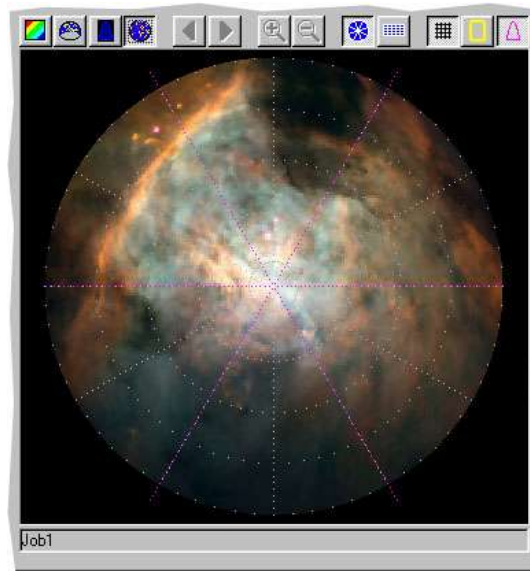

Softedge profile

Gamma value: 1.8

User defined softedge

Softedge: [dropdown]

New Delete Print

Overwrite Rename

Interpolation method: Linear

Projection direction

Azimuth: 180 Grad

Altitude: 45.0 Grad

Invert mask

Smooth mask

Allsky zenith correction

Special zenith corrections

Smoothing prevents optical illusions

User defined softedge characteristics

- Gamma definition
- 11 points

Keyhole masks