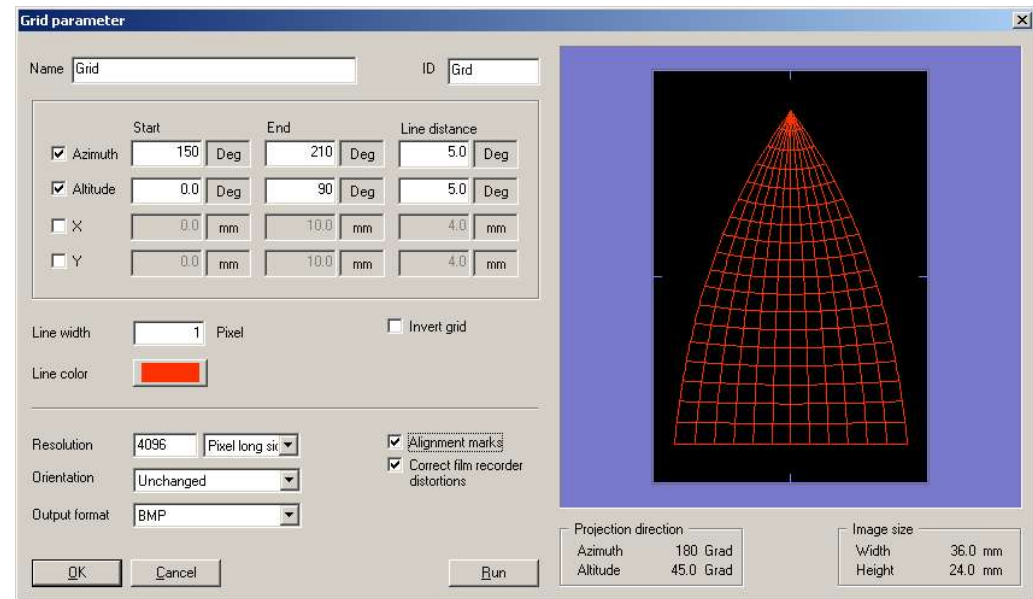

- 4 meter dome
- Home made, uses fisheye lens
- Variable number of seats
- Manual control
- 2 slide projectors
- Educational purpose only

All important information at a glance

Print layout, e.g. for graphical arts

The easy way to proper alignment grids

- Create your own 100% fitting grids

Defining softedges has never been easier

Mask parameters

Name: Standard 8" ID: St8

	Start	End	Width
<input checked="" type="checkbox"/> Azimuth	150 Deg	210 Deg	8 Deg
<input type="checkbox"/> Altitude	0.0 Deg	10.0 Deg	1.0 Deg
<input type="checkbox"/> X	0.0 mm	10.0 mm	1.0 mm
<input type="checkbox"/> Y	0.0 mm	10.0 mm	1.0 mm

Softedge profile

Gamma value: 1.8

User defined softedge

Softedge: [dropdown]

New Delete Print

Overwrite Rename

Interpolation method: Linear

Projection direction