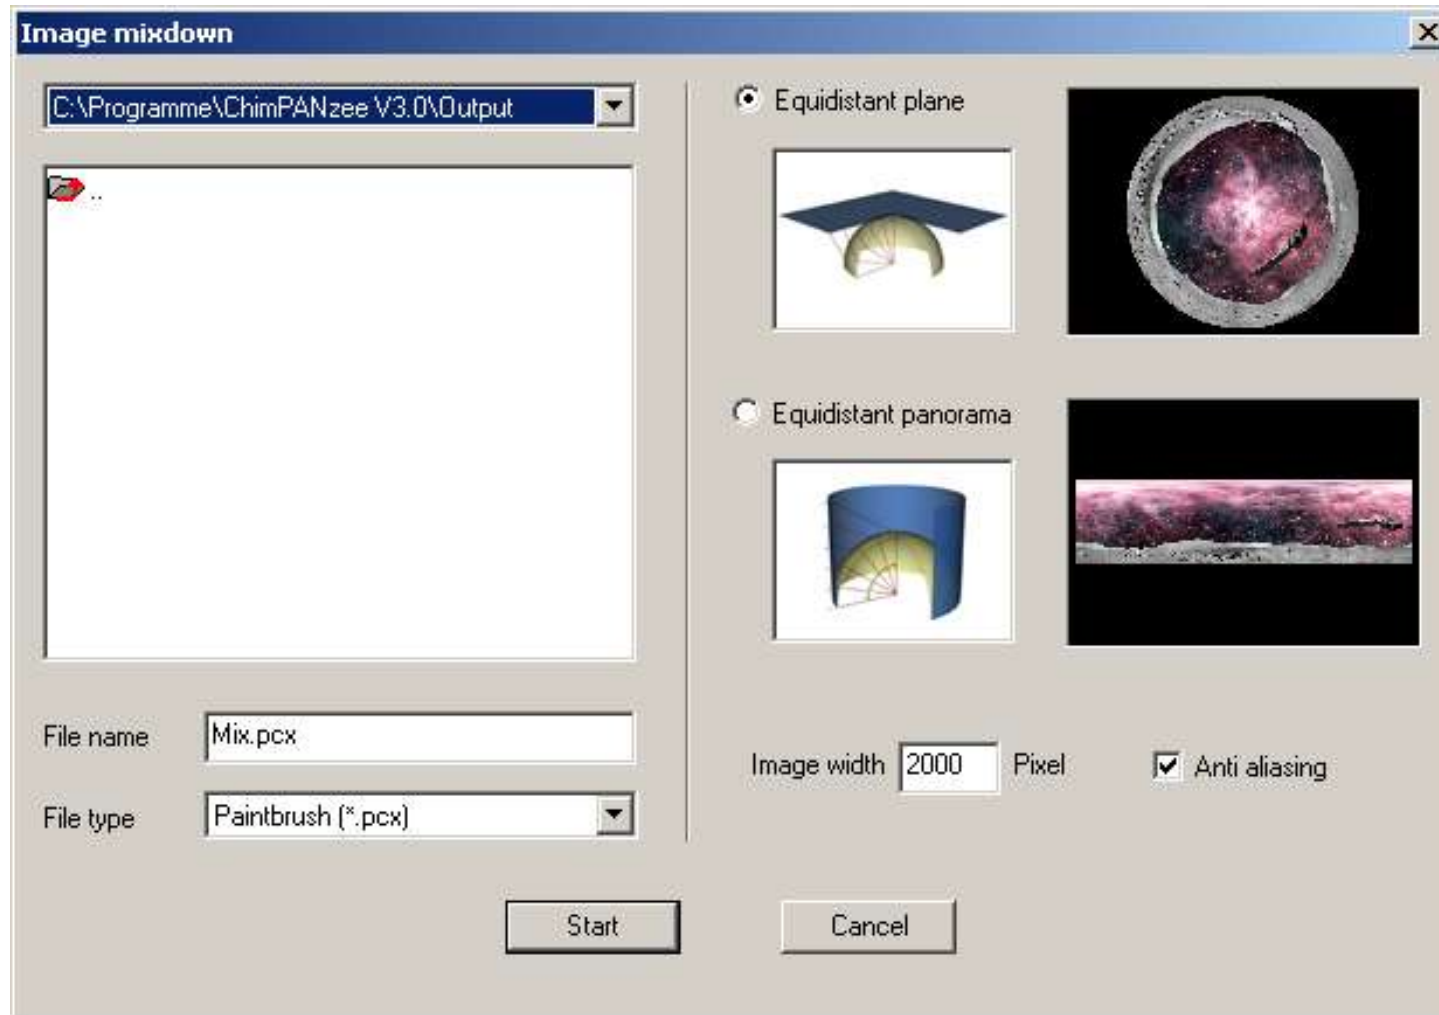

To share images with colleagues just save them!